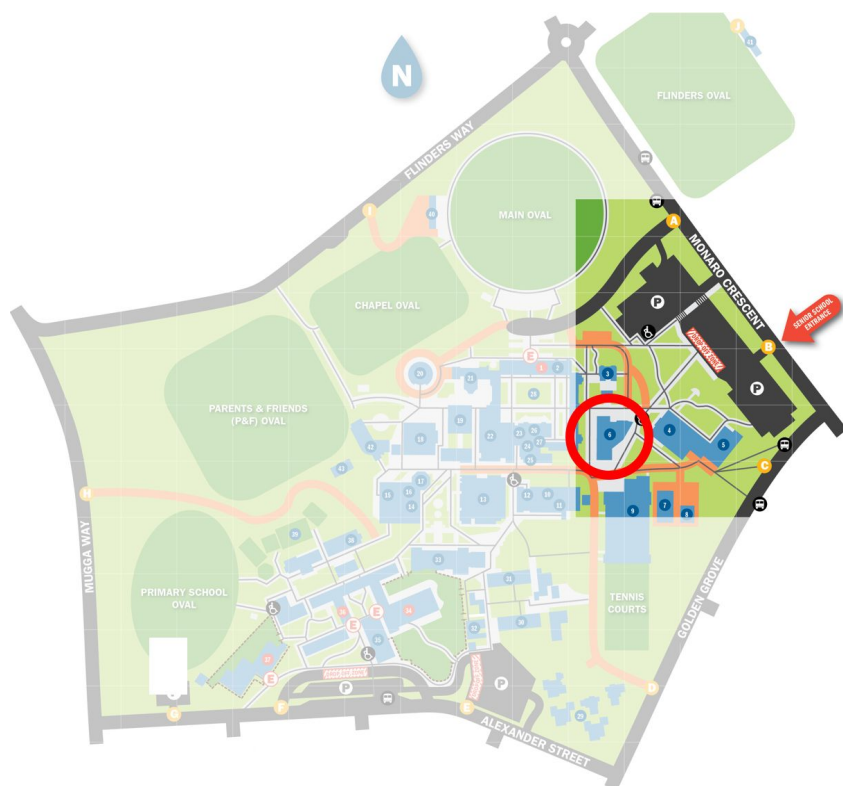

Location

Canberra Grammar is located at 40 Monaro Cres, Red Hill, ACT, 2914 ([map](#)).

The conference will be held in the Snow Centre (Building 6 in the map below).

Enter from Monaro Cres and park.

Accommodation and Tourism

If you are staying in Canberra, here are some accommodation suggestions.

Name	Rating	Map
The Hotel Realm	★★★★★	Map link
East Hotel (Boutique)	★★★★	Map link
Rydges Capital Hill	★★★★	Map link
Diplomat Hotel	★★★★	Map link
Ibis Styles Hotel	★★★★	Map link
Forrest Inn (Apartments and hotel rooms)	★★★	Map link